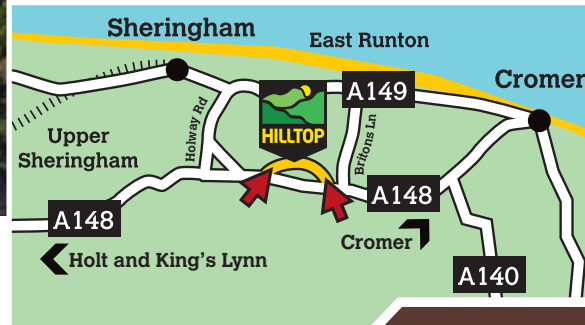

SUPER SWING

Directions: Hilltop is signposted directly off the A148 main road between Cromer & Holt (close to the turning for Pretty Corner).

To find us follow the tourist signs not your sat nav!

Hilltop Outdoor Centre
 Old Wood, Sheringham, Norfolk, NR26 8TS
 Email office@hilltopoutdoorcentre.co.uk